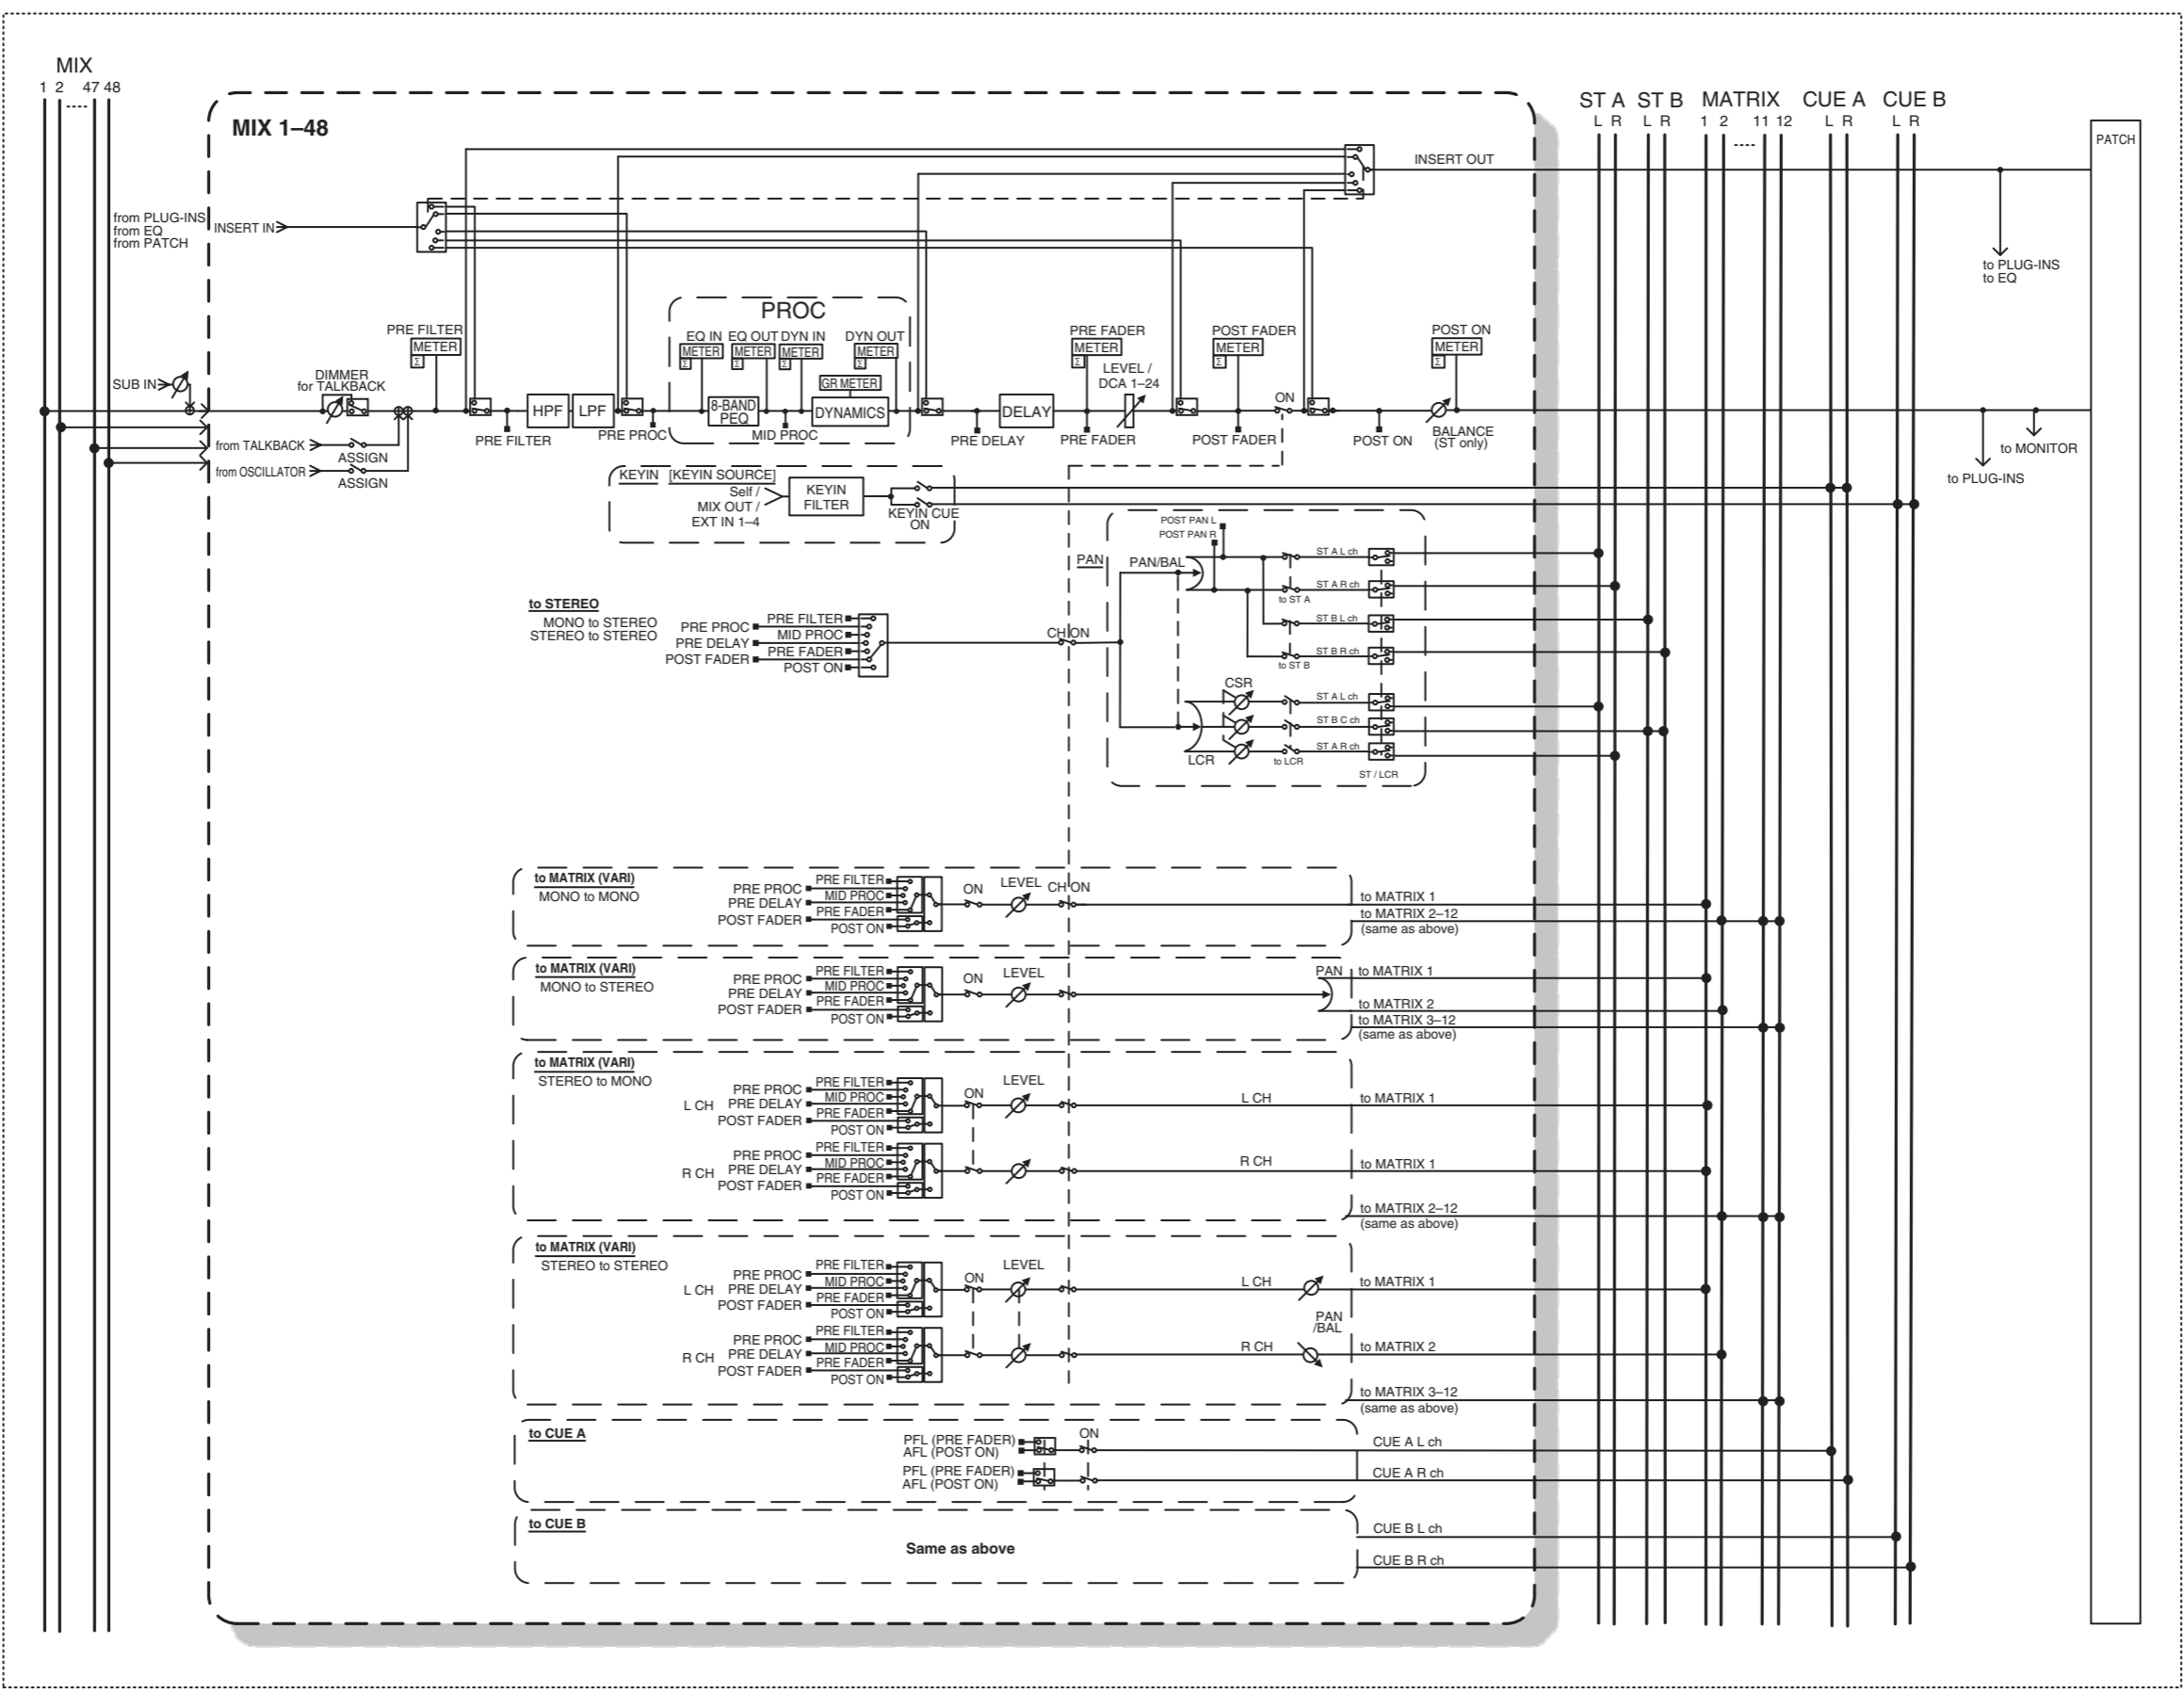

DIGITAL MIXING CONSOLE

DM7

DM7 COMPACT

Block Diagram

Yamaha Pro Audio global website
<https://www.yamahaproaudio.com/>
Yamaha Downloads
<https://download.yamaha.com/>