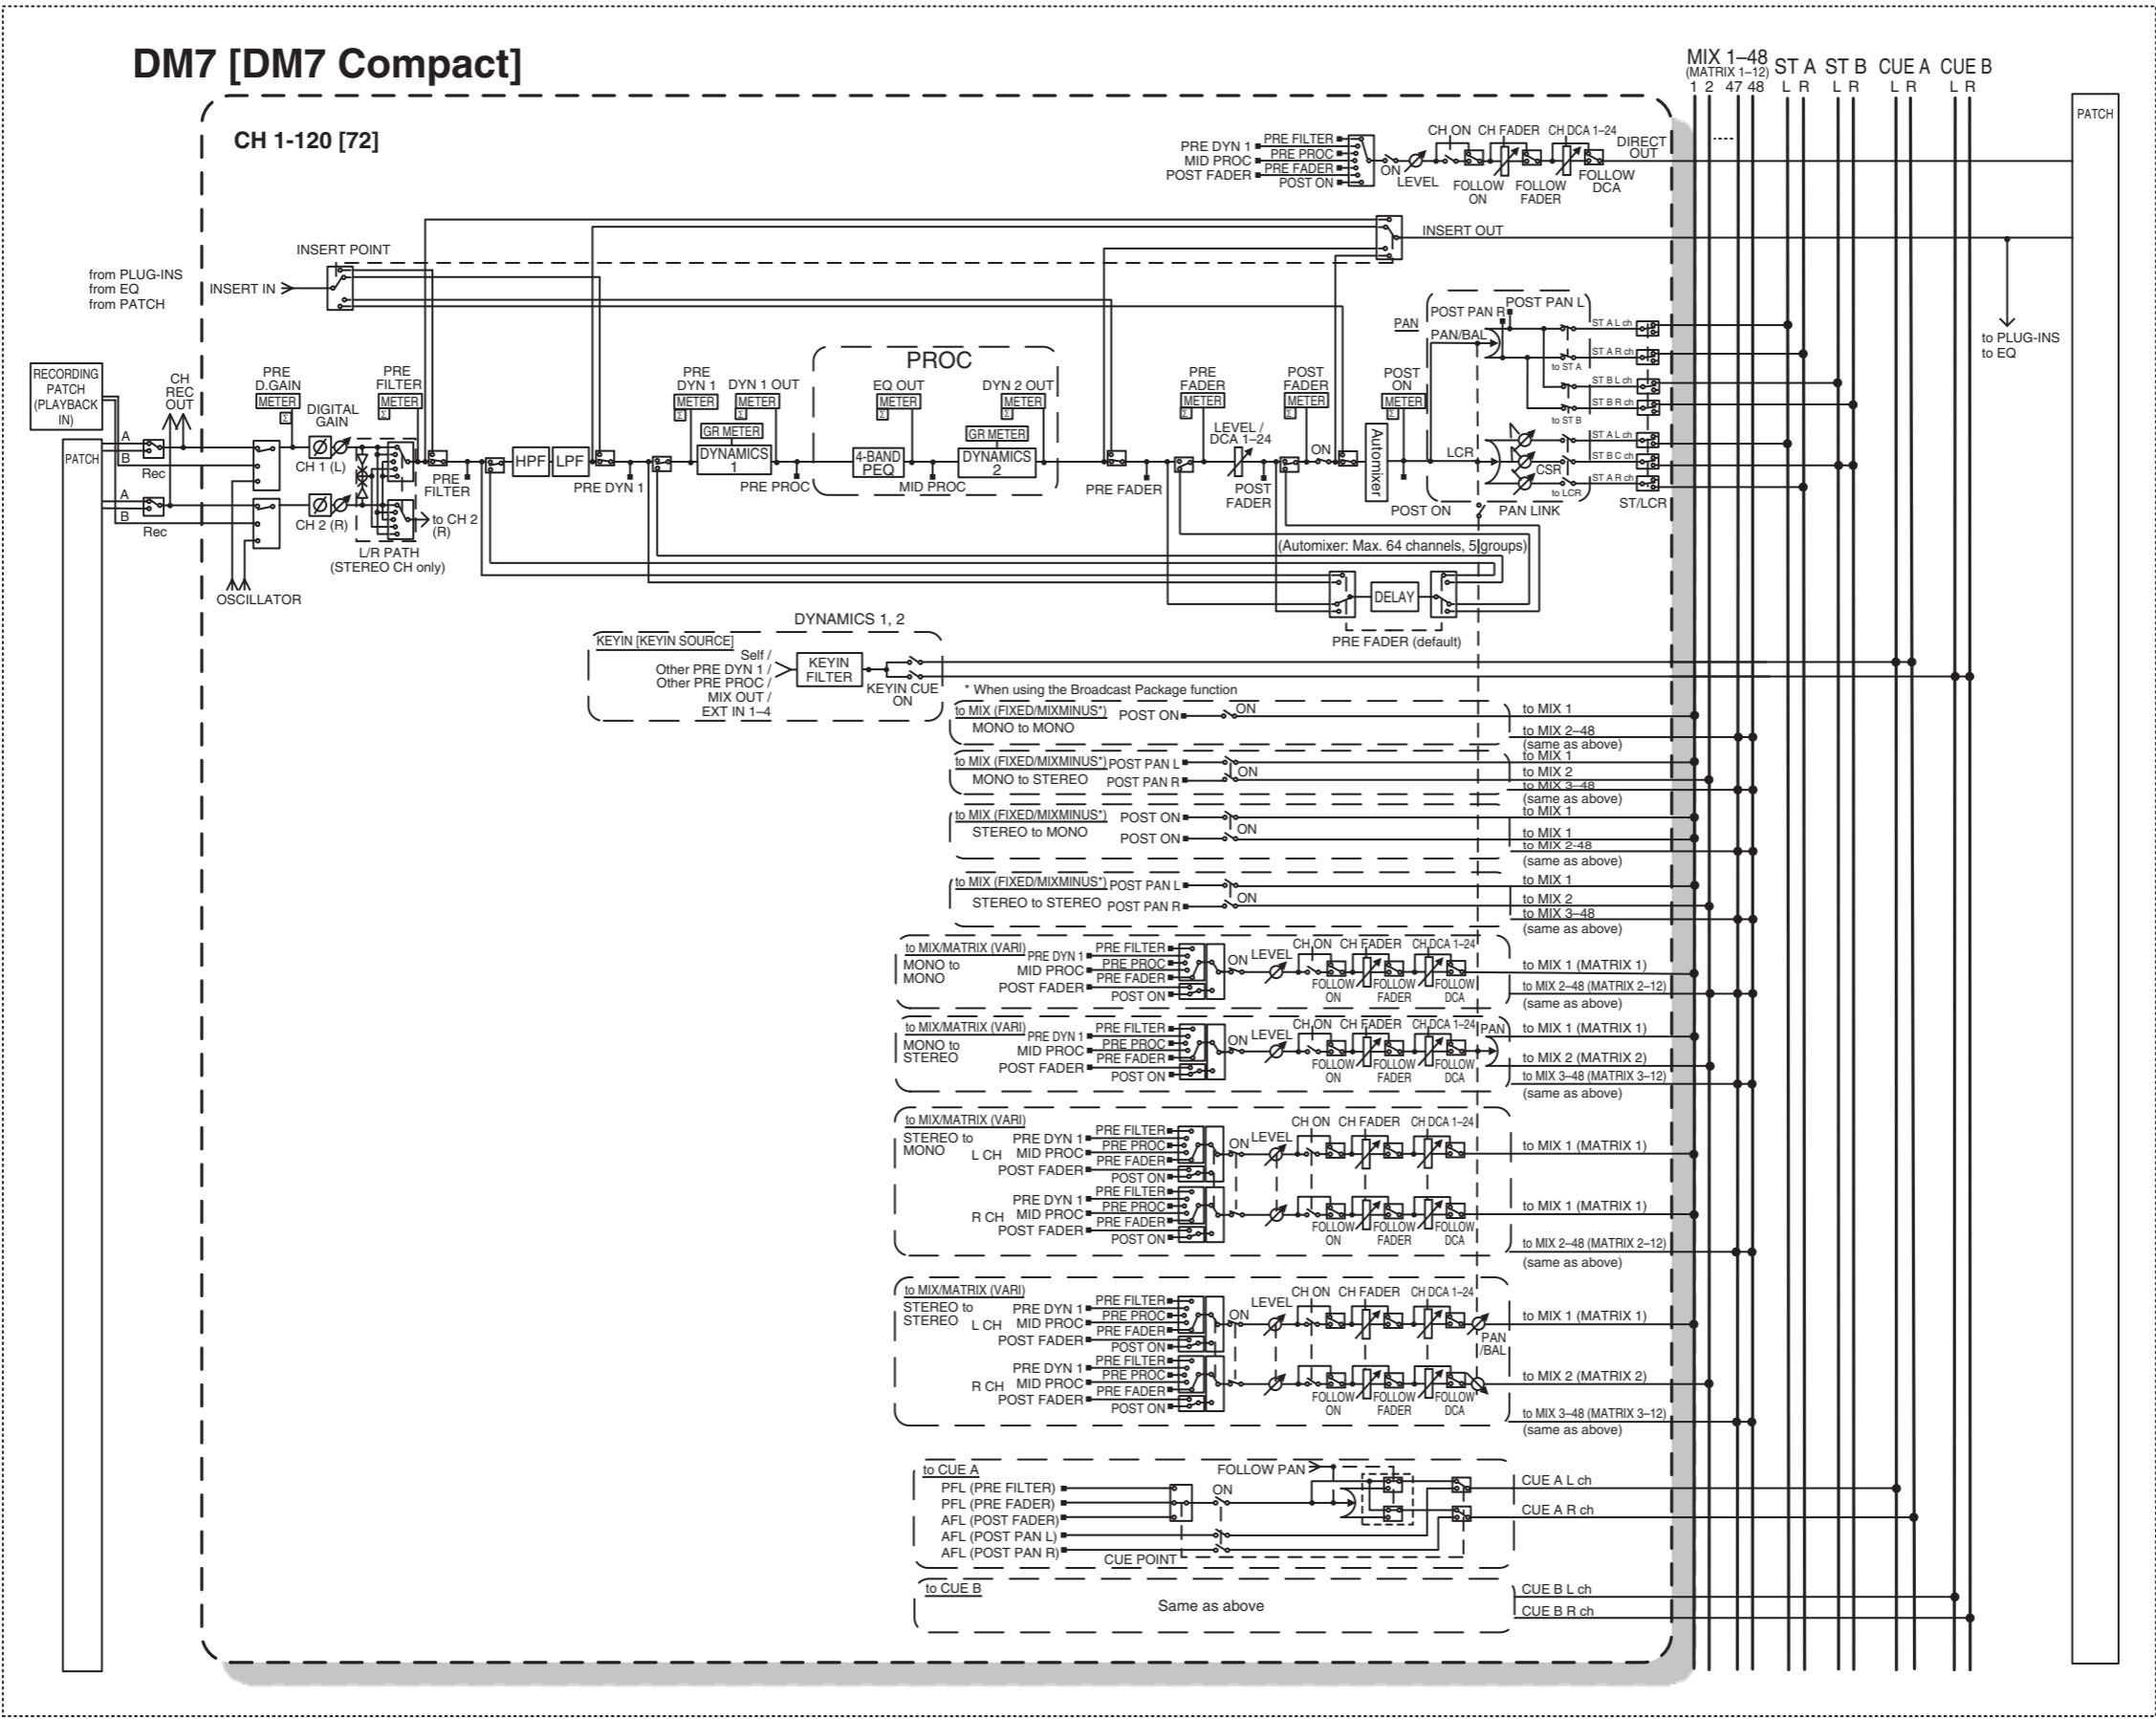

DIGITAL MIXING CONSOLE

DM7

DM7 COMPACT

Block Diagram

Yamaha Pro Audio global website
<https://www.yamahaproaudio.com/>
Yamaha Downloads
<https://download.yamaha.com/>