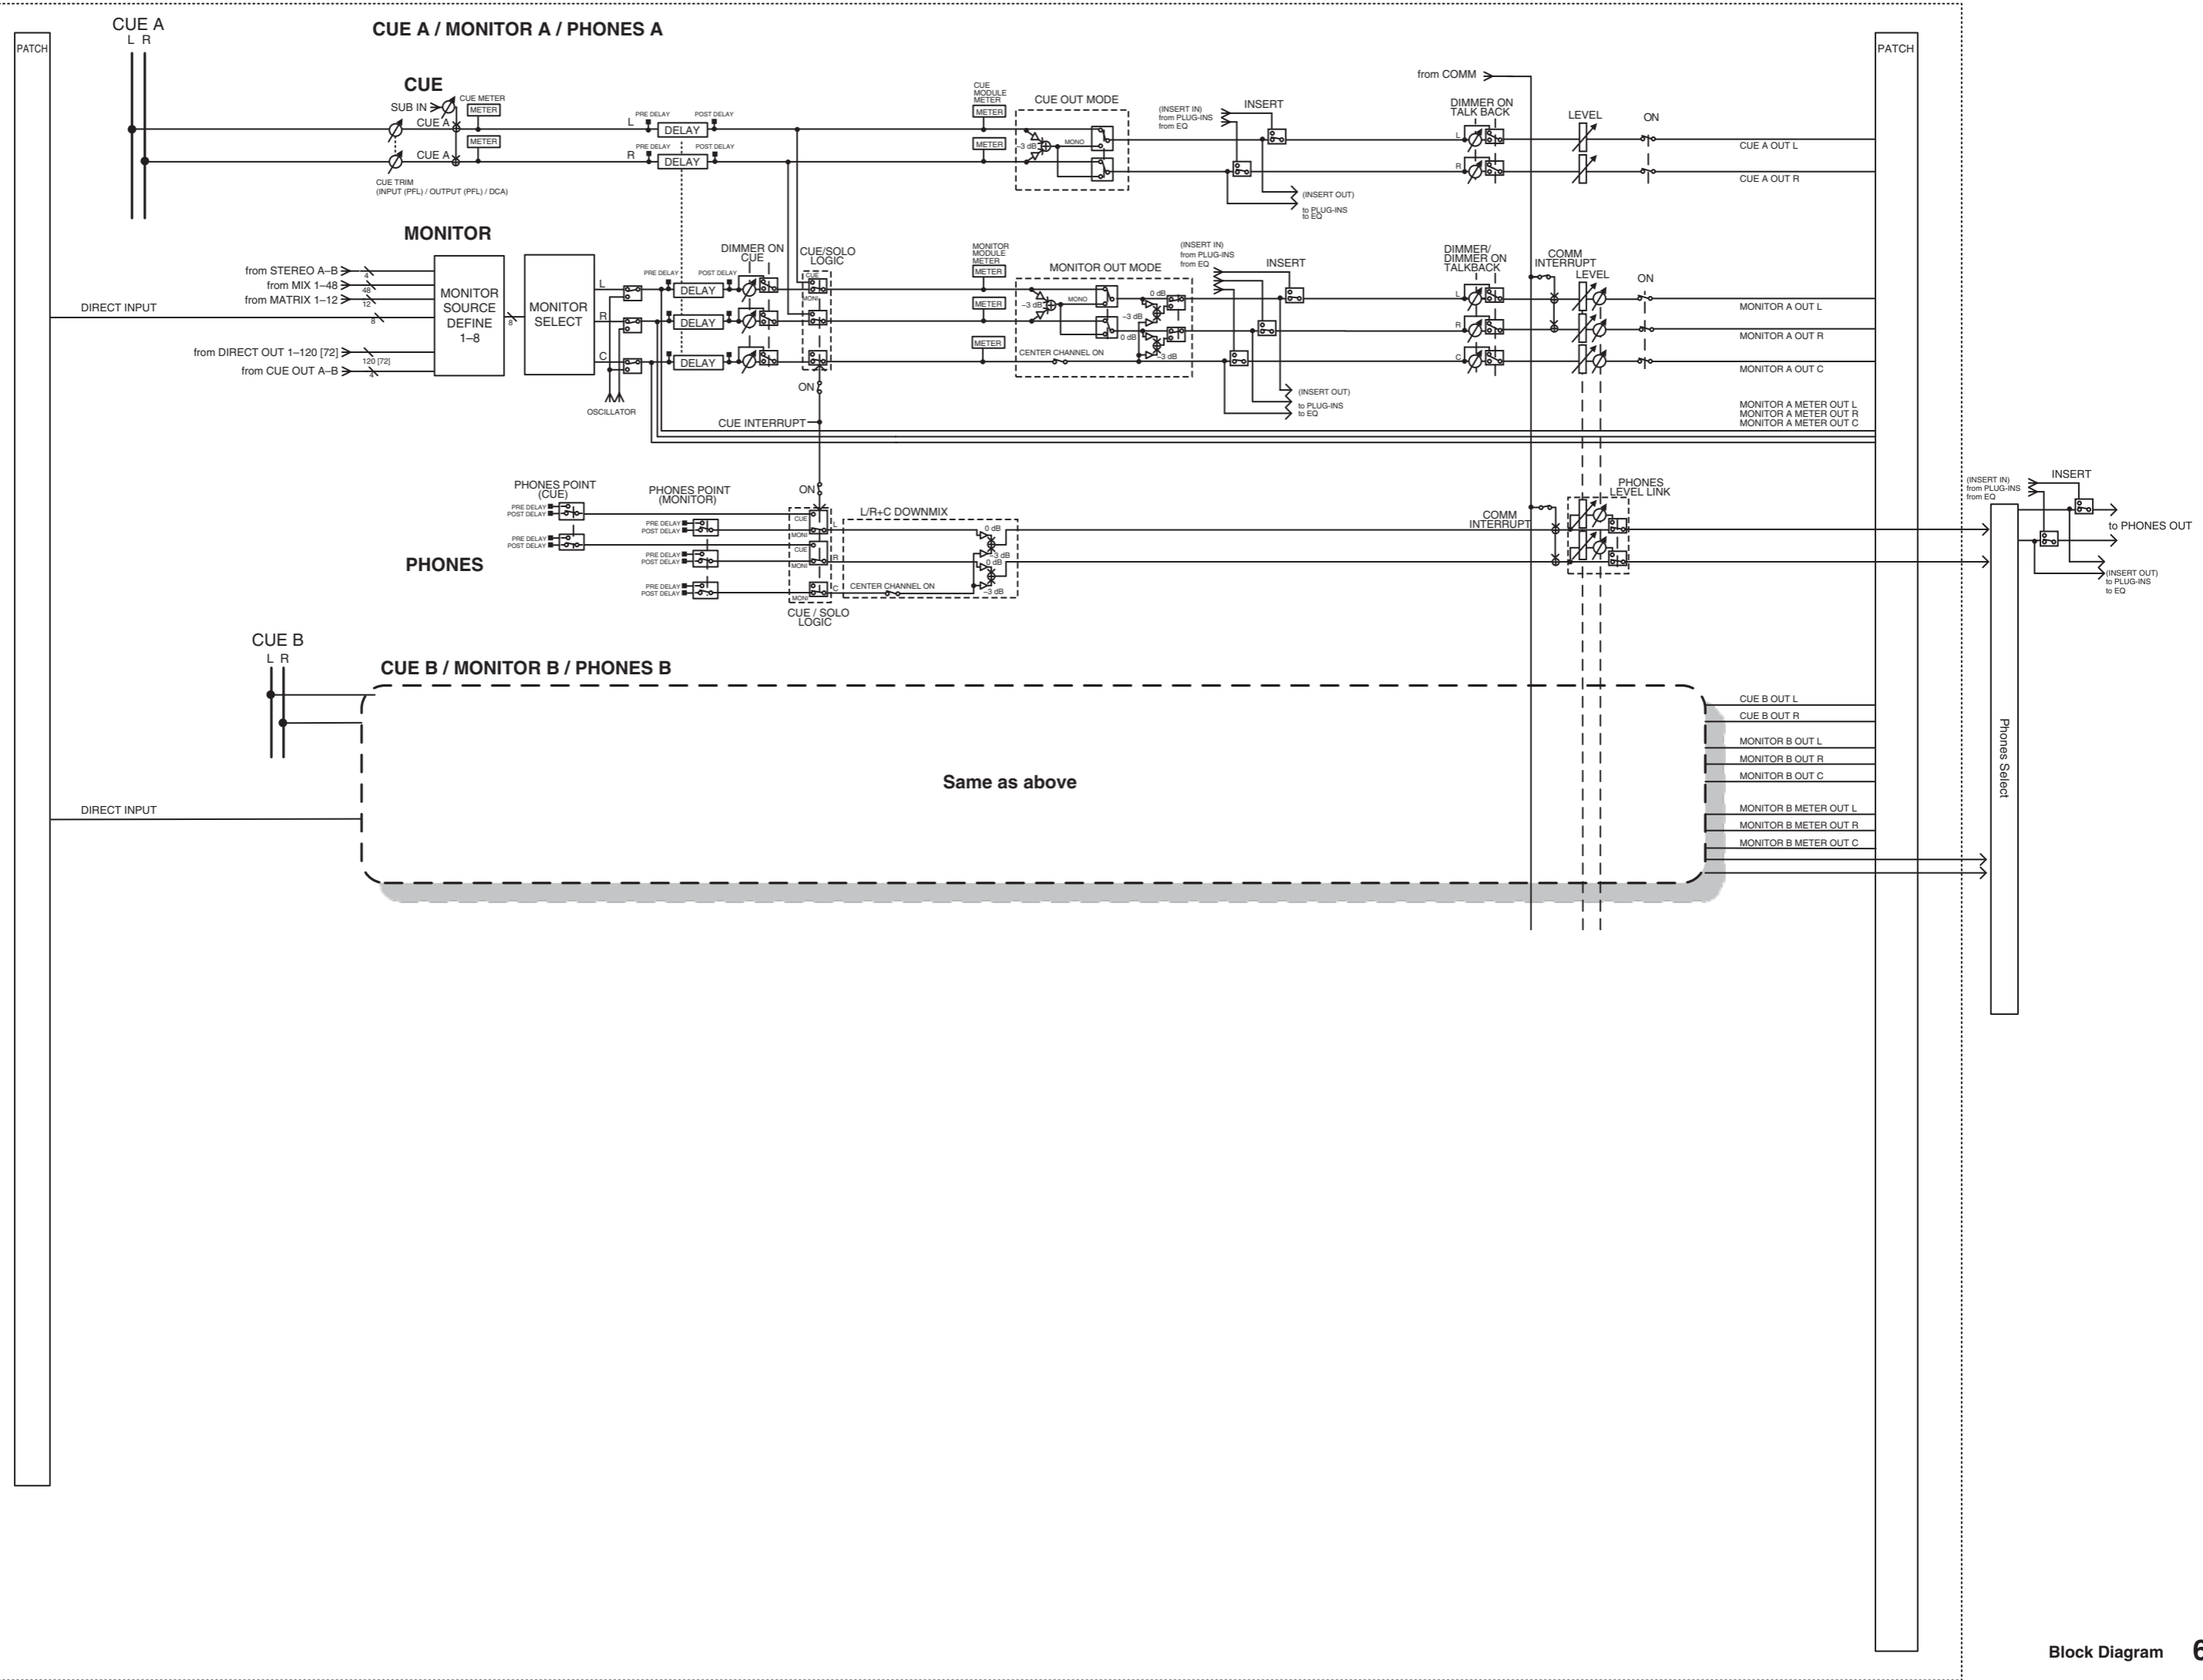

DIGITAL MIXING CONSOLE

DM7

DM7 COMPACT

Block Diagram

Yamaha Pro Audio global website
<https://www.yamahaproaudio.com/>
Yamaha Downloads
<https://download.yamaha.com/>