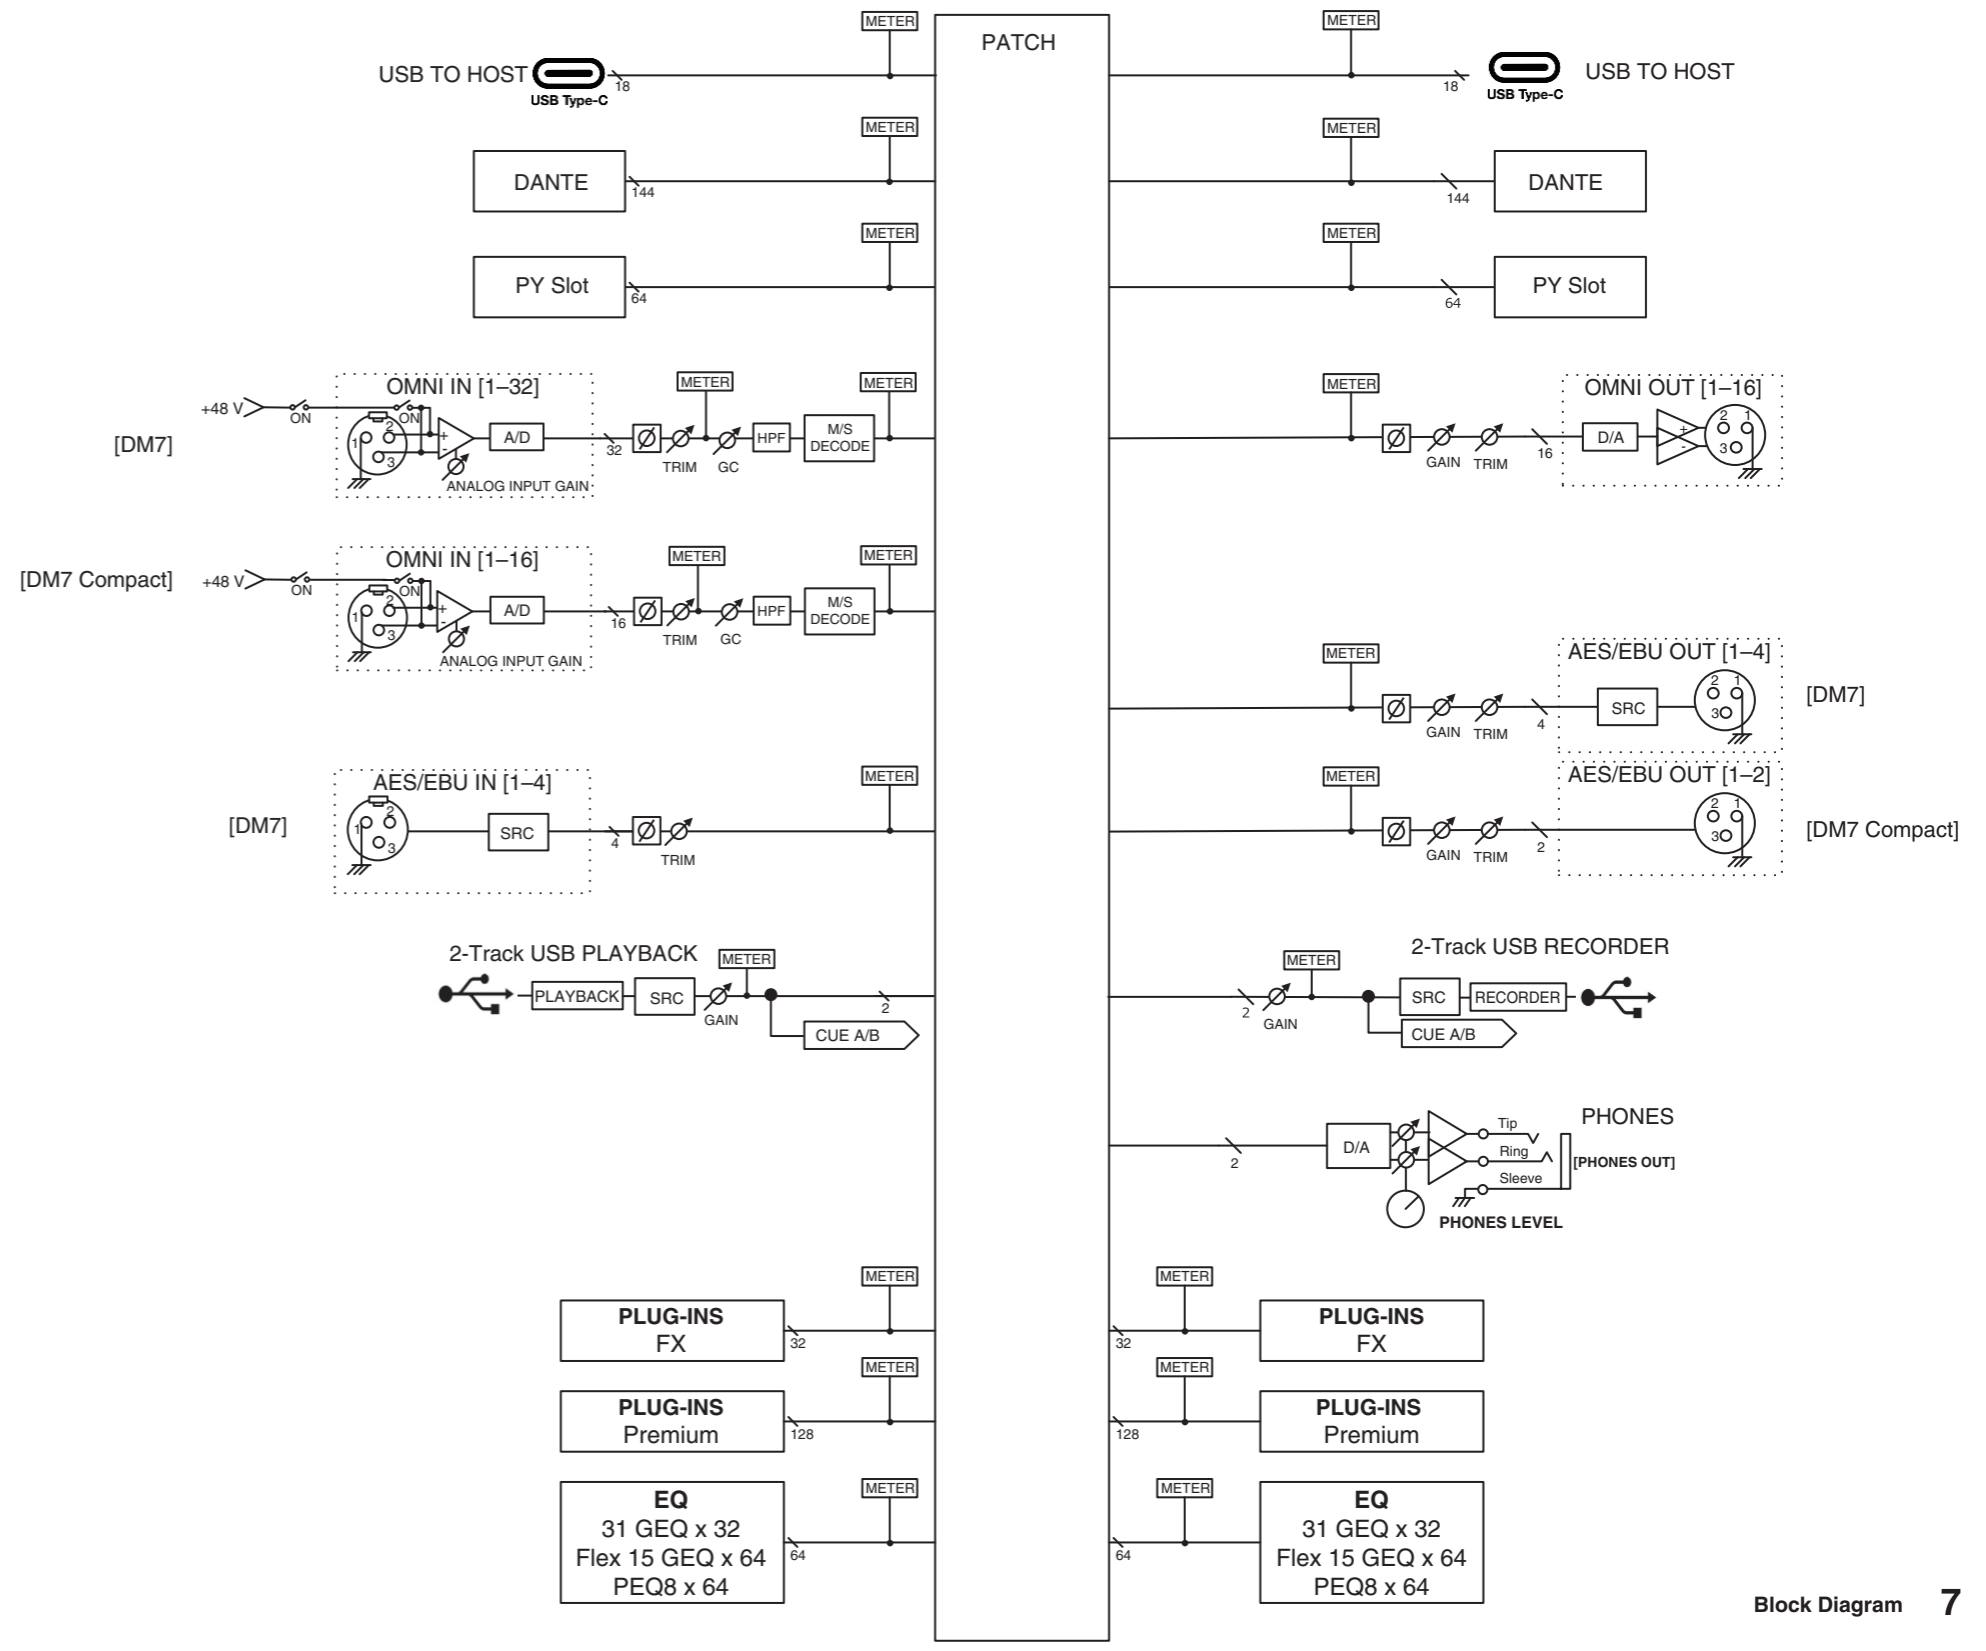

DIGITAL MIXING CONSOLE

DM7

DM7 COMPACT

Block Diagram

Yamaha Pro Audio global website
<https://www.yamahaproaudio.com/>
Yamaha Downloads
<https://download.yamaha.com/>