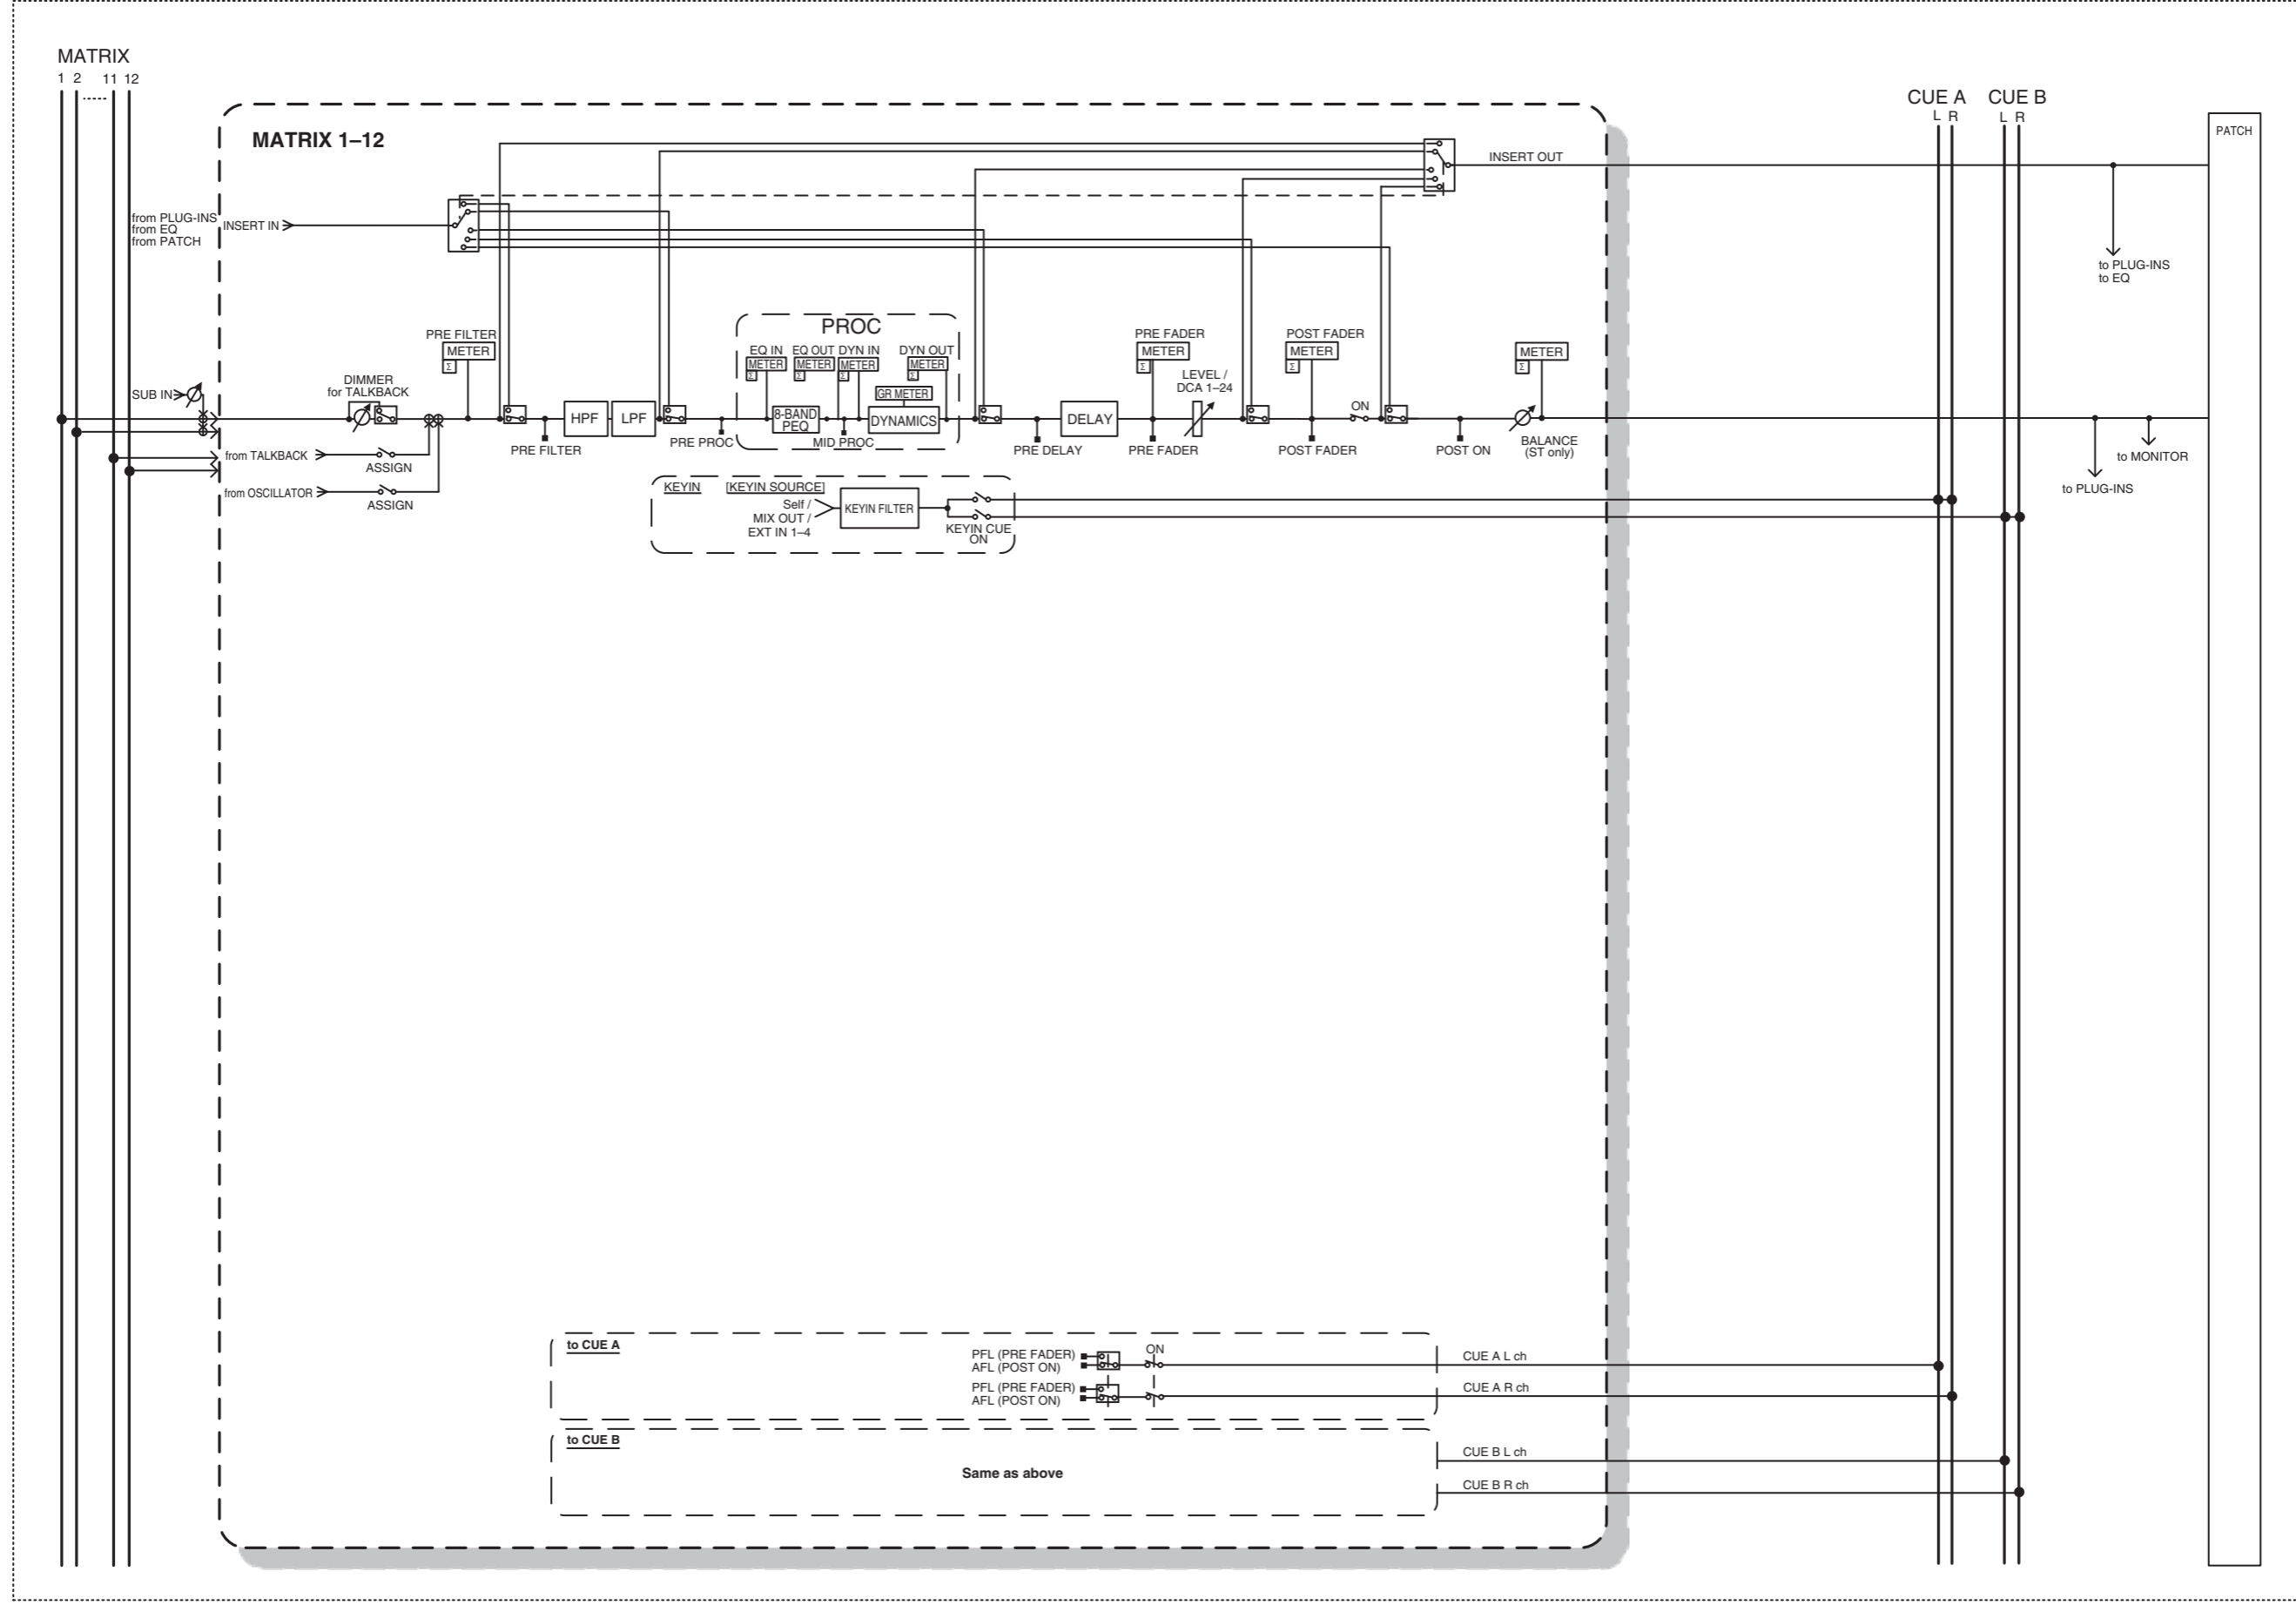

DIGITAL MIXING CONSOLE

DM7

DM7 COMPACT

Block Diagram

Yamaha Pro Audio global website
<https://www.yamahaproaudio.com/>
Yamaha Downloads
<https://download.yamaha.com/>