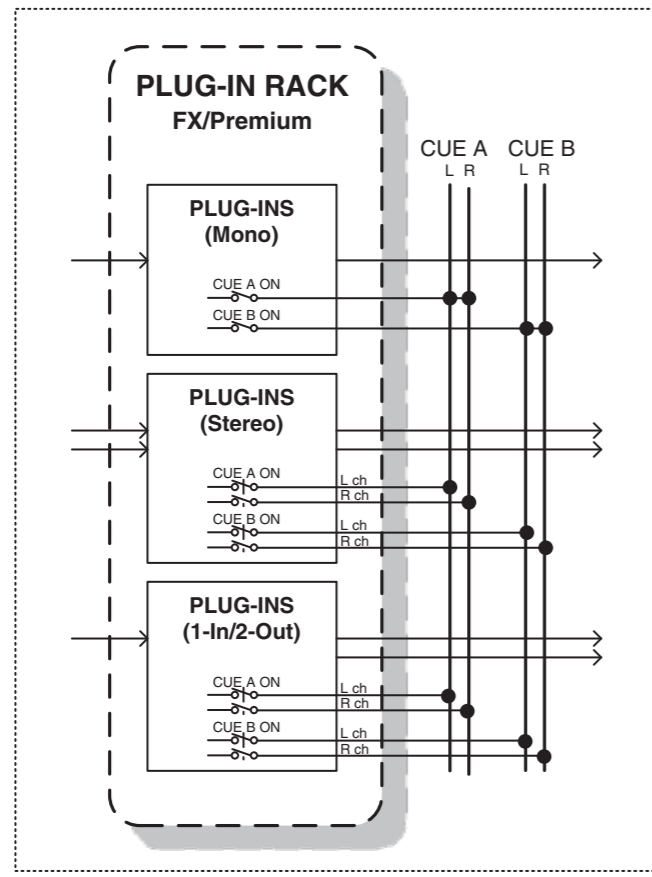

DIGITAL MIXING CONSOLE

DM7

DM7 COMPACT

Block Diagram

Yamaha Pro Audio global website
<https://www.yamahaproaudio.com/>
Yamaha Downloads
<https://download.yamaha.com/>