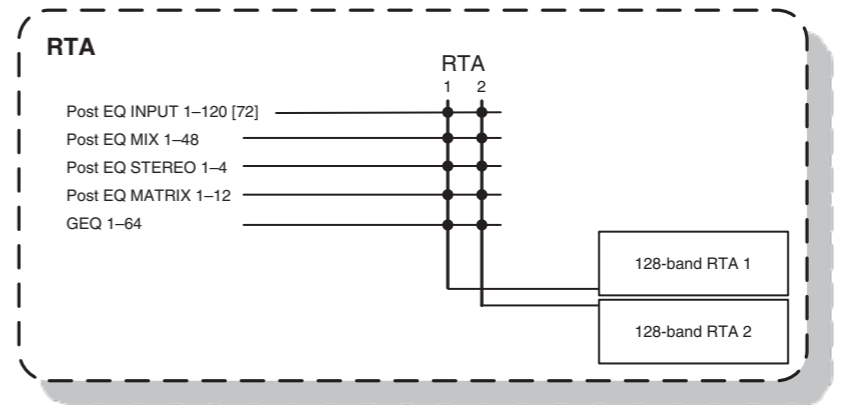

DIGITAL MIXING CONSOLE

DM7

DM7 COMPACT

Block Diagram

Yamaha Pro Audio global website
<https://www.yamahaproaudio.com/>
Yamaha Downloads
<https://download.yamaha.com/>