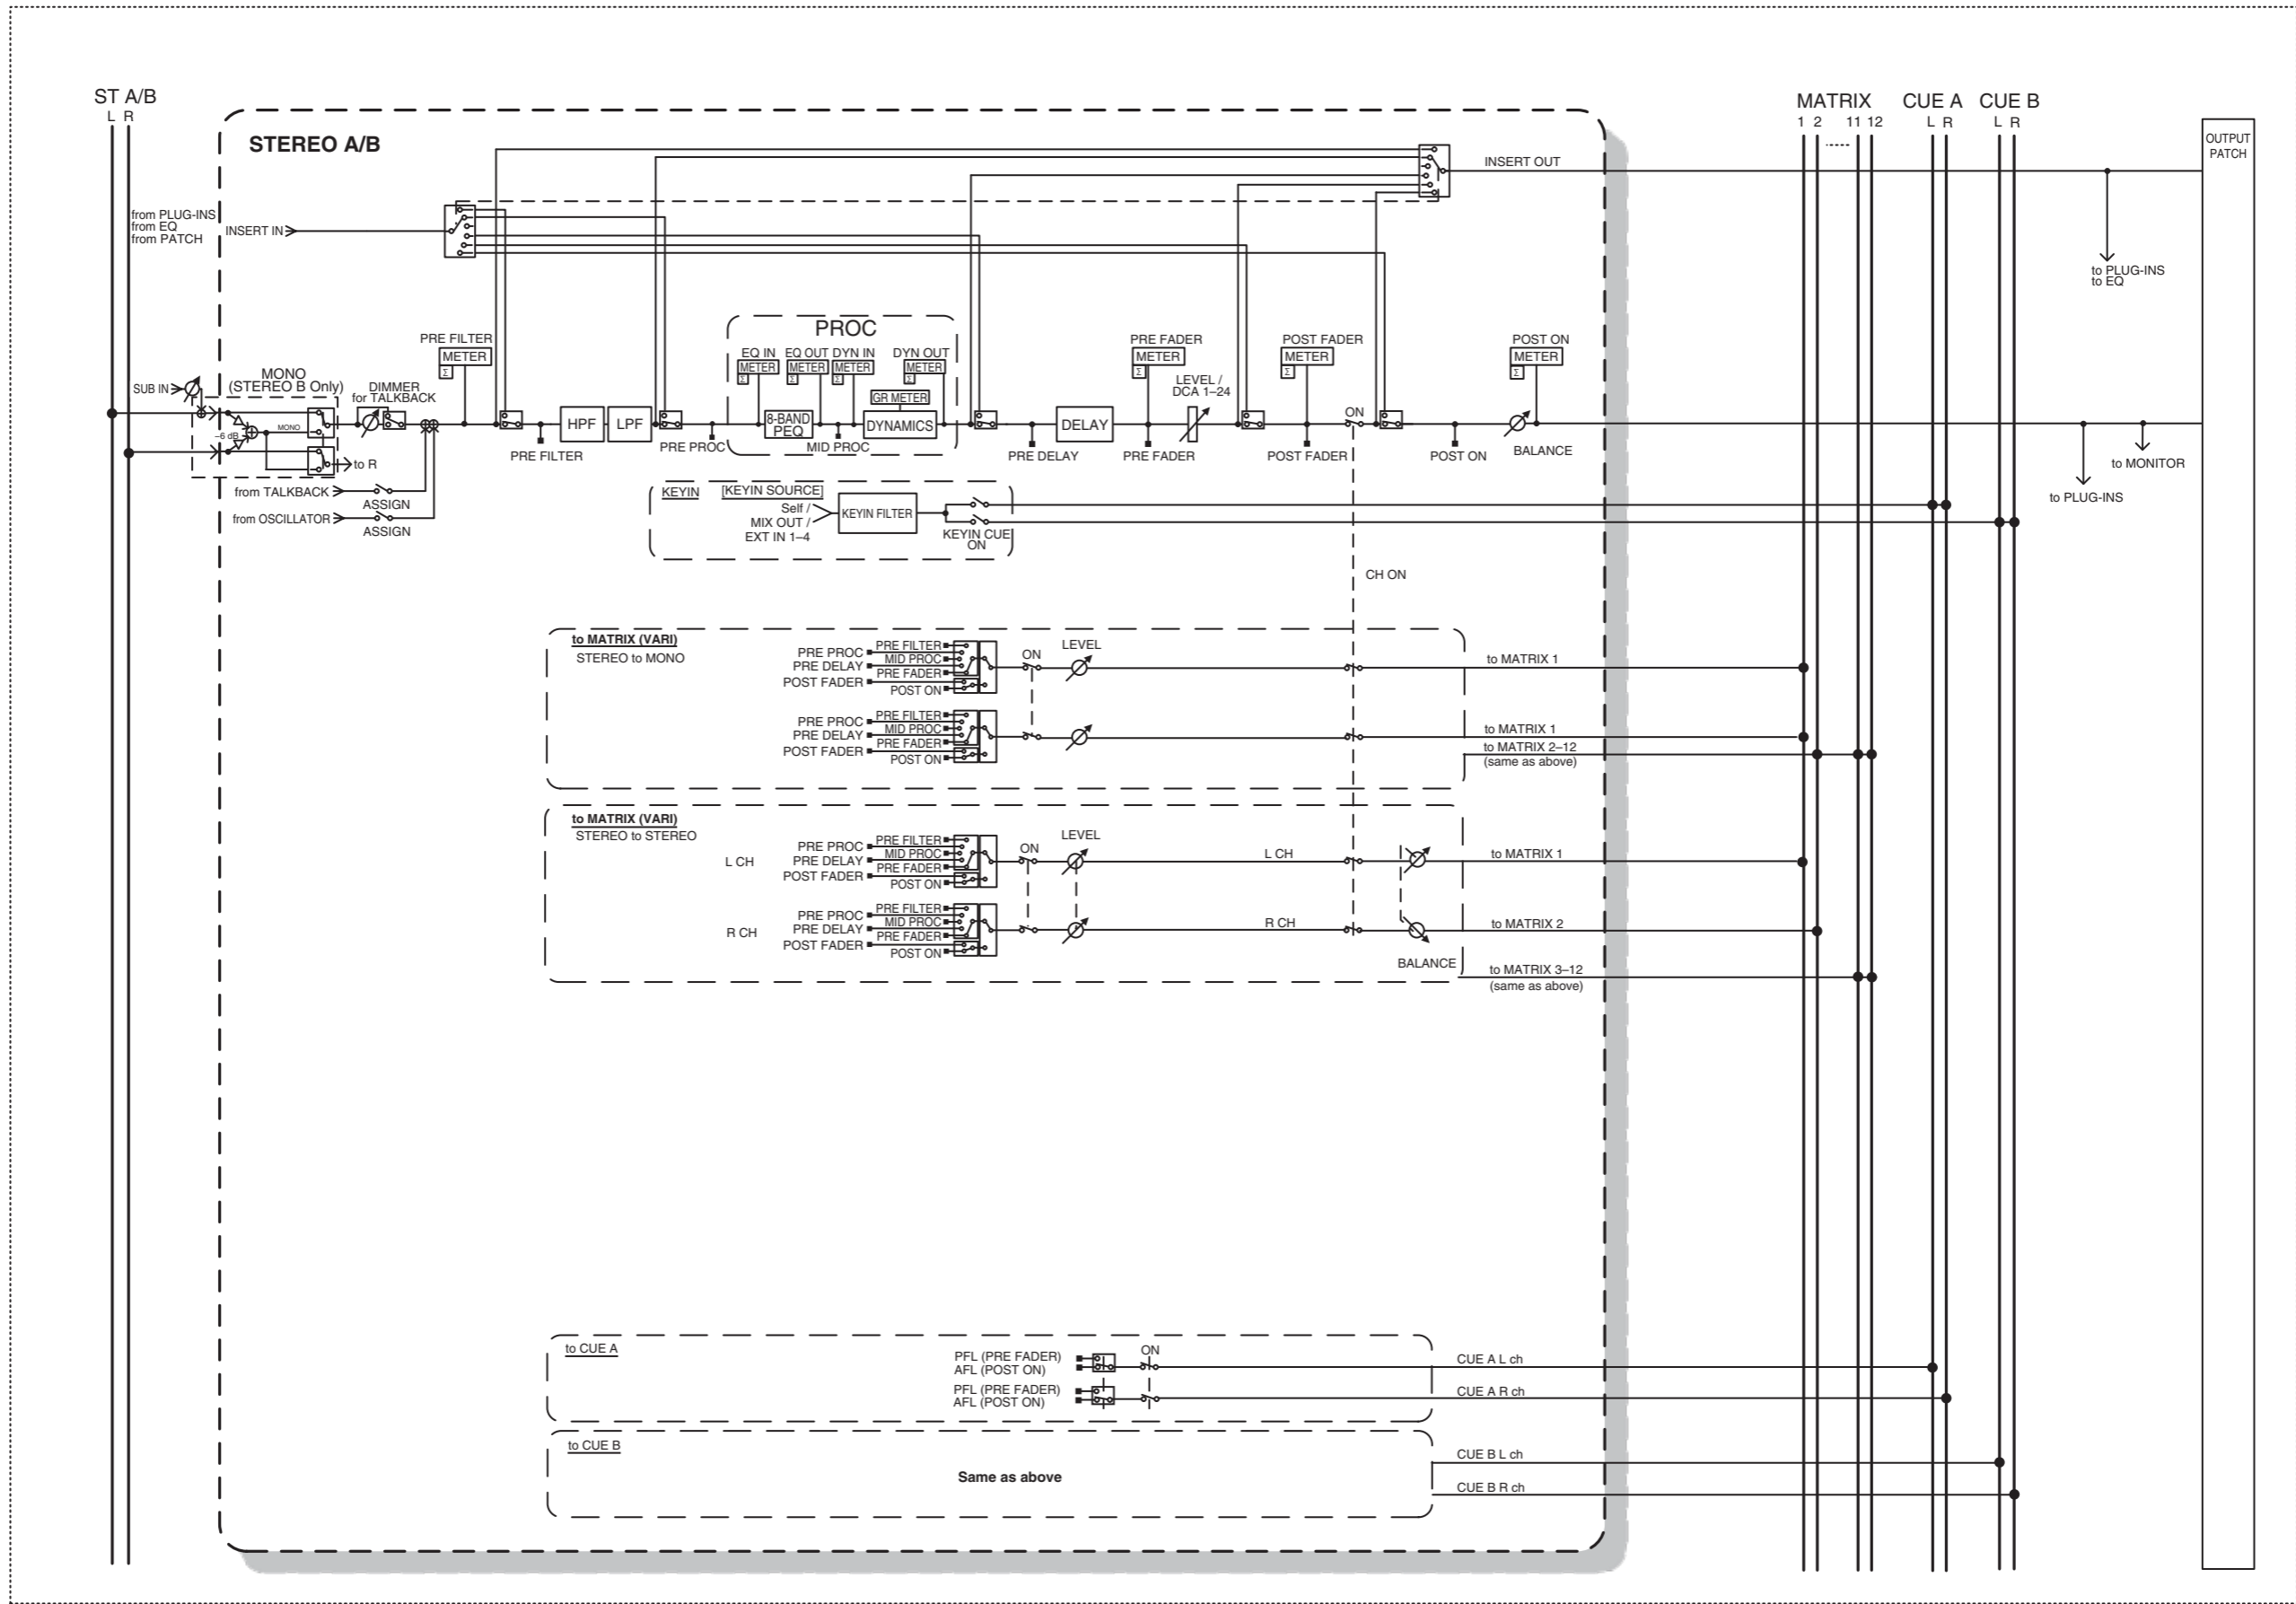

DIGITAL MIXING CONSOLE

DM7

DM7 COMPACT

Block Diagram

Yamaha Pro Audio global website
<https://www.yamahaproaudio.com/>
Yamaha Downloads
<https://download.yamaha.com/>