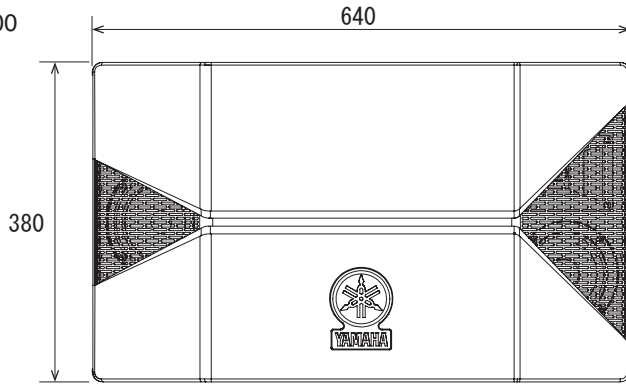

Dimensions

KMS-3100

Unit: mm

KMS-2600

*The contents of this manual apply to the latest specifications as of the printing date.

Since Yamaha makes continuous improvements to the product, this manual may not apply to the specifications of your particular product. To obtain the latest manual, access the Yamaha website then download the manual file. Since specifications, equipment or separately sold accessories may not be the same in every locale, please check with your Yamaha dealer.