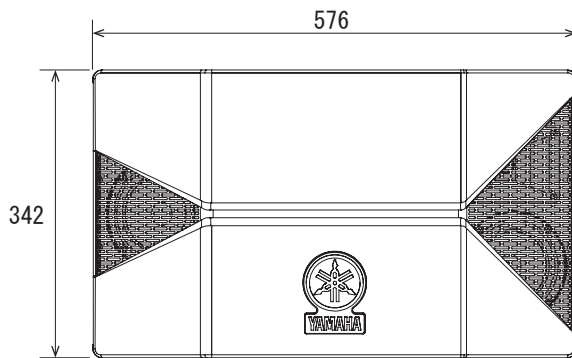

Dimensions

KMS-3100

Unit: mm

KMS-2600

*The contents of this manual apply to the latest specifications as of the printing date.

Since Yamaha makes continuous improvements to the product, this manual may not apply to the specifications of your particular product. To obtain the latest manual, access the Yamaha website then download the manual file. Since specifications, equipment or separately sold accessories may not be the same in every locale, please check with your Yamaha dealer.